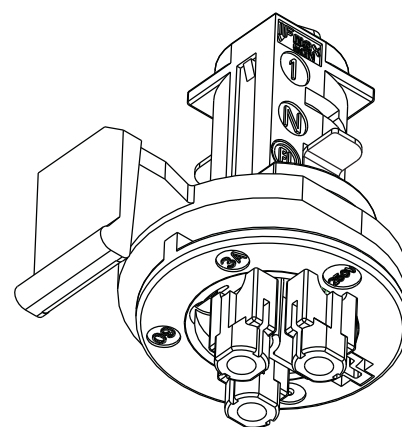

Type	EAN-code	Colour	Package/Piece
GA300-1	64100 14 530 43 -3	Grey	1/100
GA300-2	64100 14 530 44 -0	Black	1/100
GA300-3	64100 14 530 45 -7	White	1/100
GA300L-1	64100 14 530 46 -4	Grey	100
GA300L-2	64100 14 530 47 -1	Black	100
GA300L-3	64100 14 530 48 -8	White	100
GA300B-1		Grey	100
GA300B-2		Black	100
GA300B-3		White	100

3-circuit adapter. Phase selection by hand. Phase 2 preassembled in factory.

- 3A, 250V, class I
- Max. pull strength 50 N
- Max. torque 2,5 Nm
- Slot connection, to be used with stranded wire 0,5 ... 1,0 mm²
- Slot plugs included
- Nordic Aluminium's standard nipples to be used
- V0 fire protected materials
- FI, CCA certified by SGS Fimko
- RoHS compliant
- pat. pend.
- cable grip CG100 can be used

*GA300B adapter
can be used with
trafo / LED driver boxes*

GA300B