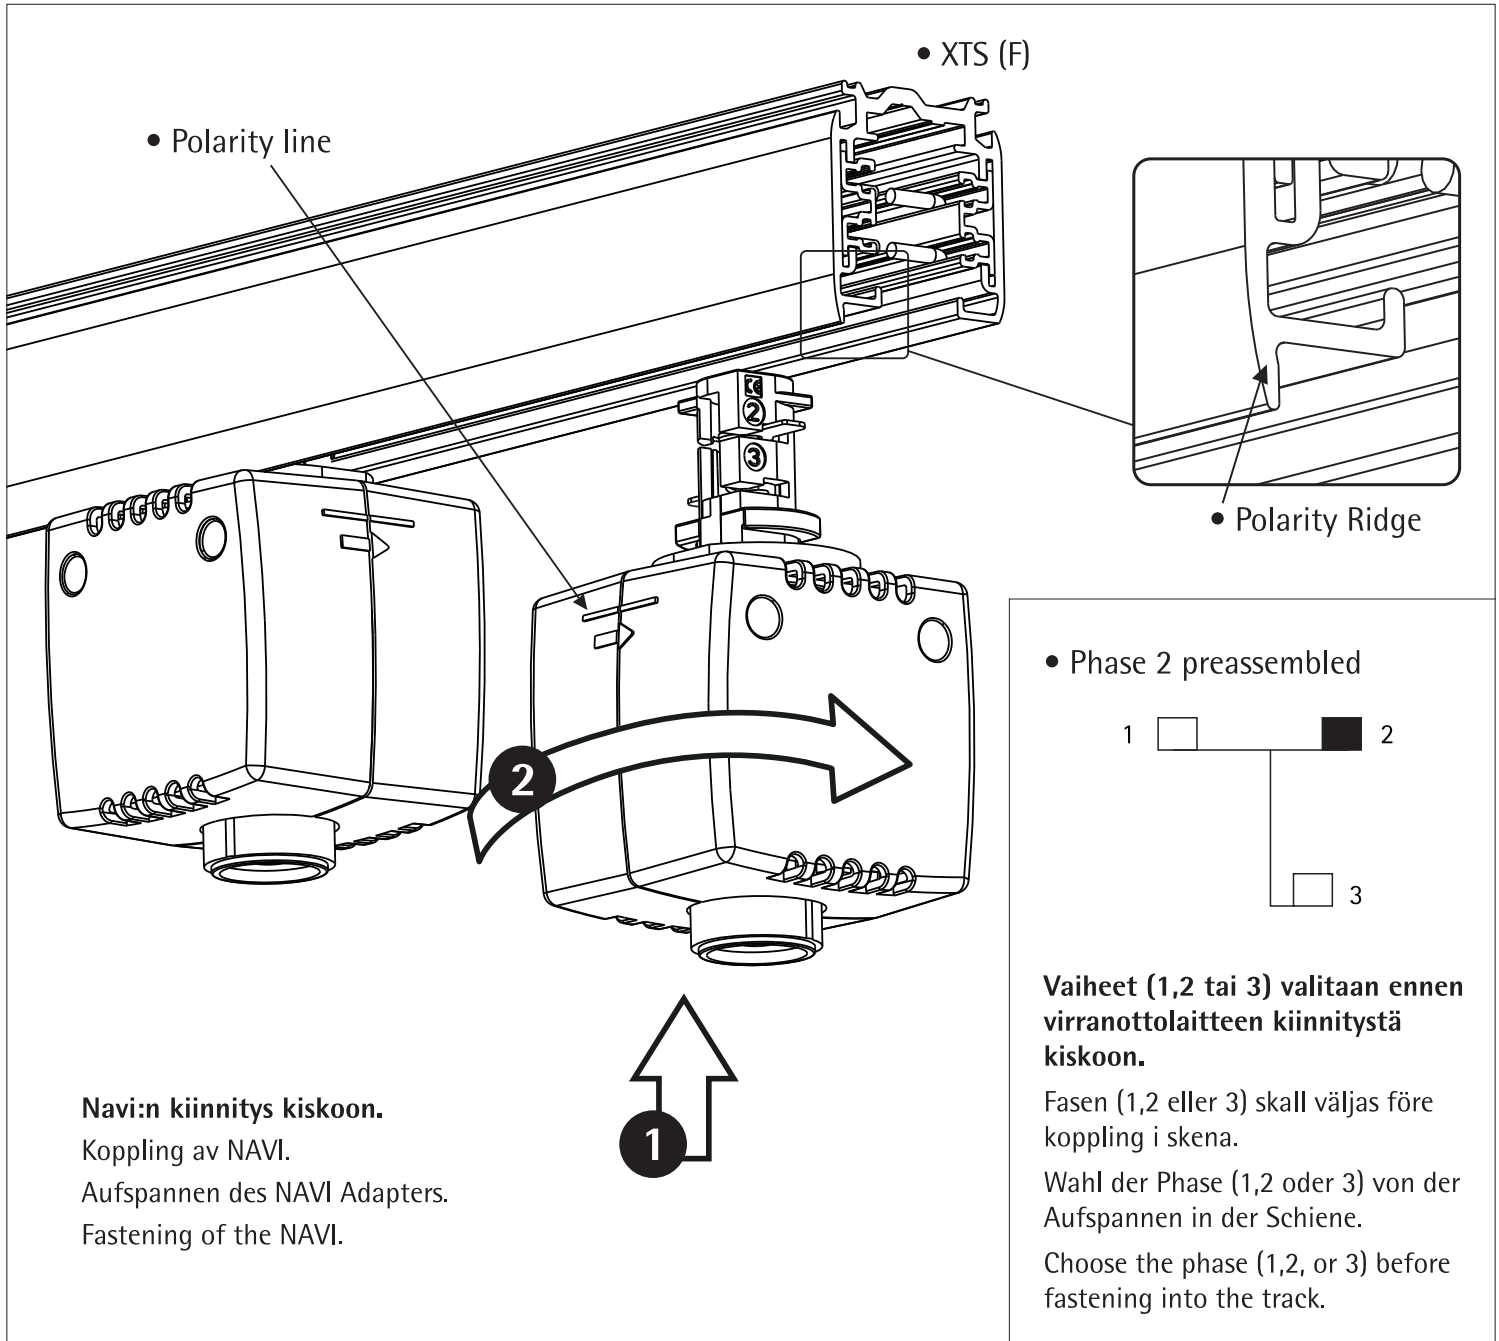

GLOBAL Trac Navilight GA 300NAVI

**ASENNUSOHJE
GA 300NAVI**

Navilight
220-240V
50-60Hz
3W

Suojausluokka II

**INSTALLATIONSANVISNING
GA 300NAVI**

Navilight
220-240V
50-60Hz
3W

Skyddsklass II

**MONTAGEANWEISUNG
GA 300NAVI**

Navilight
220-240V
50-60Hz
3W

Schutzklasse II

**INSTALLATION INSTRUCTION
GA 300NAVI**

Navilight
220-240V
50-60Hz
3W

Class II

Product and operational safety

It is allowed only to use the parts presented and they must be installed according to these installation instructions. NORDIC ALUMINIUM Plc as manufacturer of the product is not responsible for the safety and function of the system if parts not belonging to this are used or if any deviations from the installation instructions are made. It is then the user's responsibility to ensure The electrical, mechanical and thermal compatibility between the product and the fixtures attached to it.

Manufacturer

Tillverkare

Hersteller

Valmistaja, tekninen neuvonta ja myynti

NORDIC **ALUMINIUM**

P.O. Box 117, FI-02401 Kirkkonummi, Finland
Tel. +358 20 7660 200, fax +358 20 7660 485